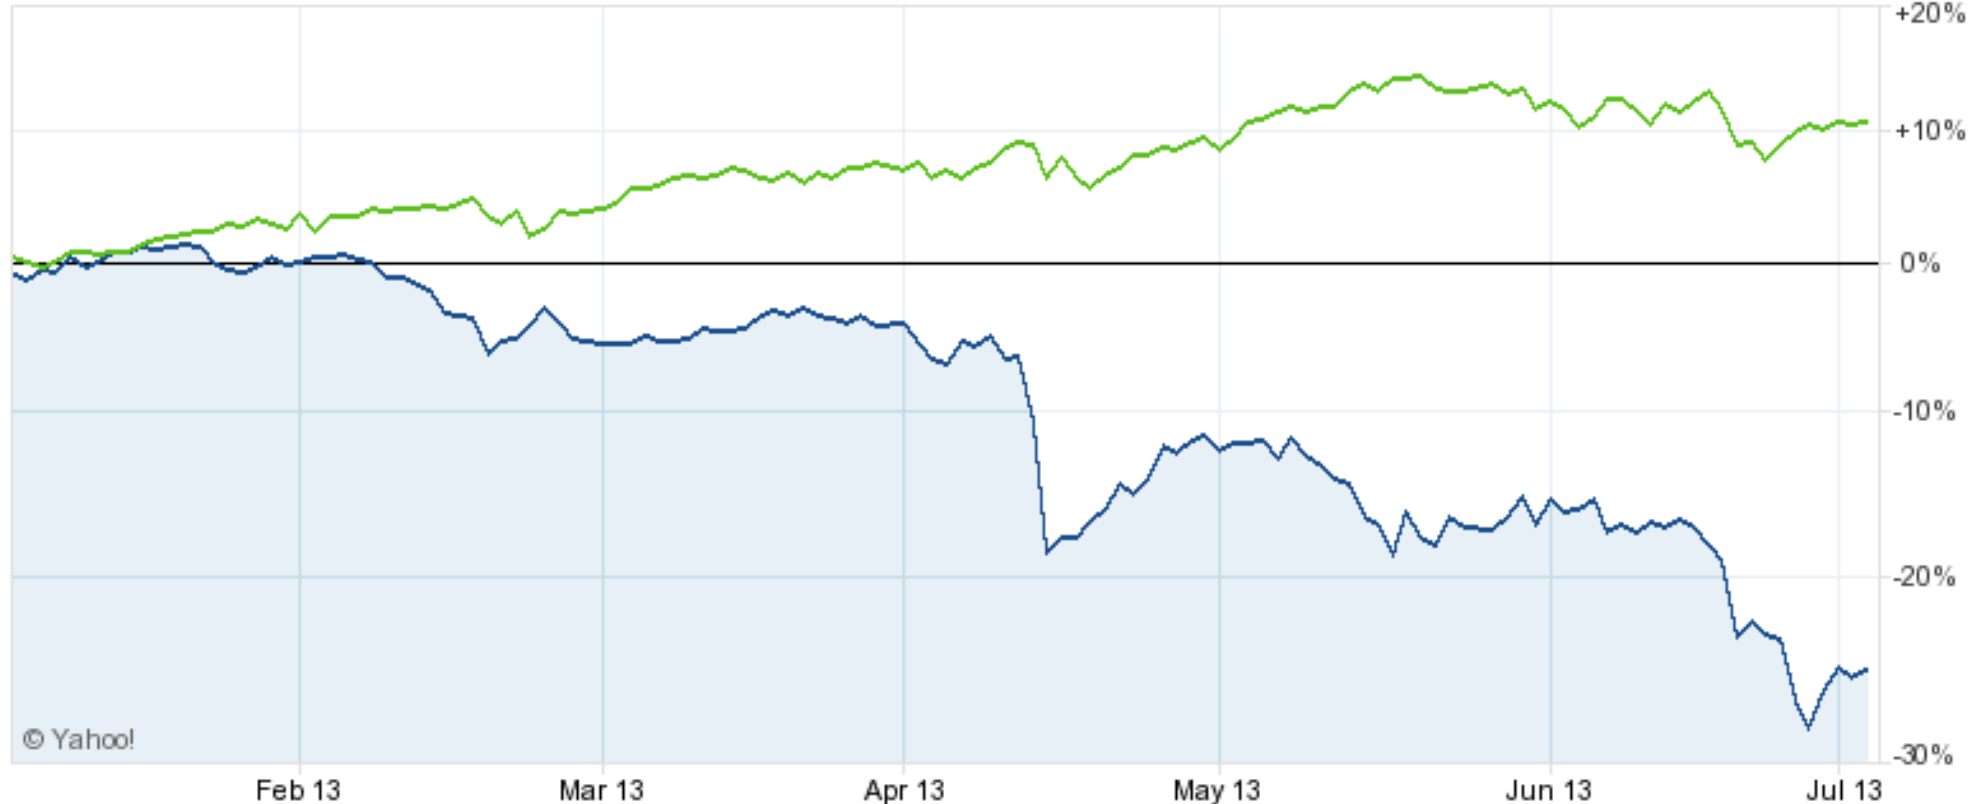

SPDR Gold Trust

GLD S&P500

Jul 03, 2013

© Yahoo!

Volume

Millions