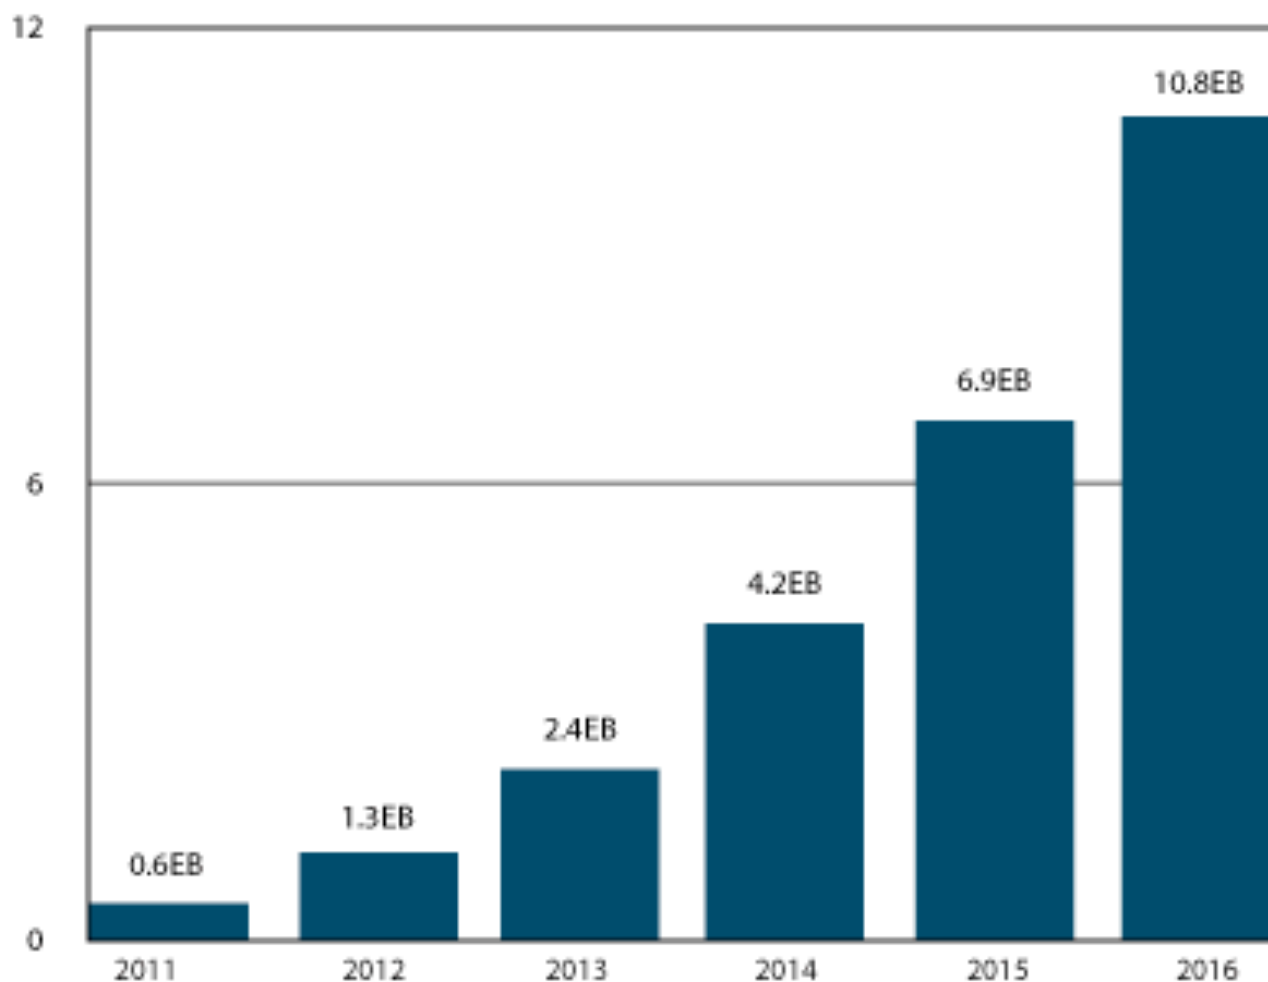

Explosive Growth

Cisco estimates mobile data traffic will grow 78% annually through 2016

Exabytes per month

Source: Cisco

WWW.AGORAFINANCIAL.COM